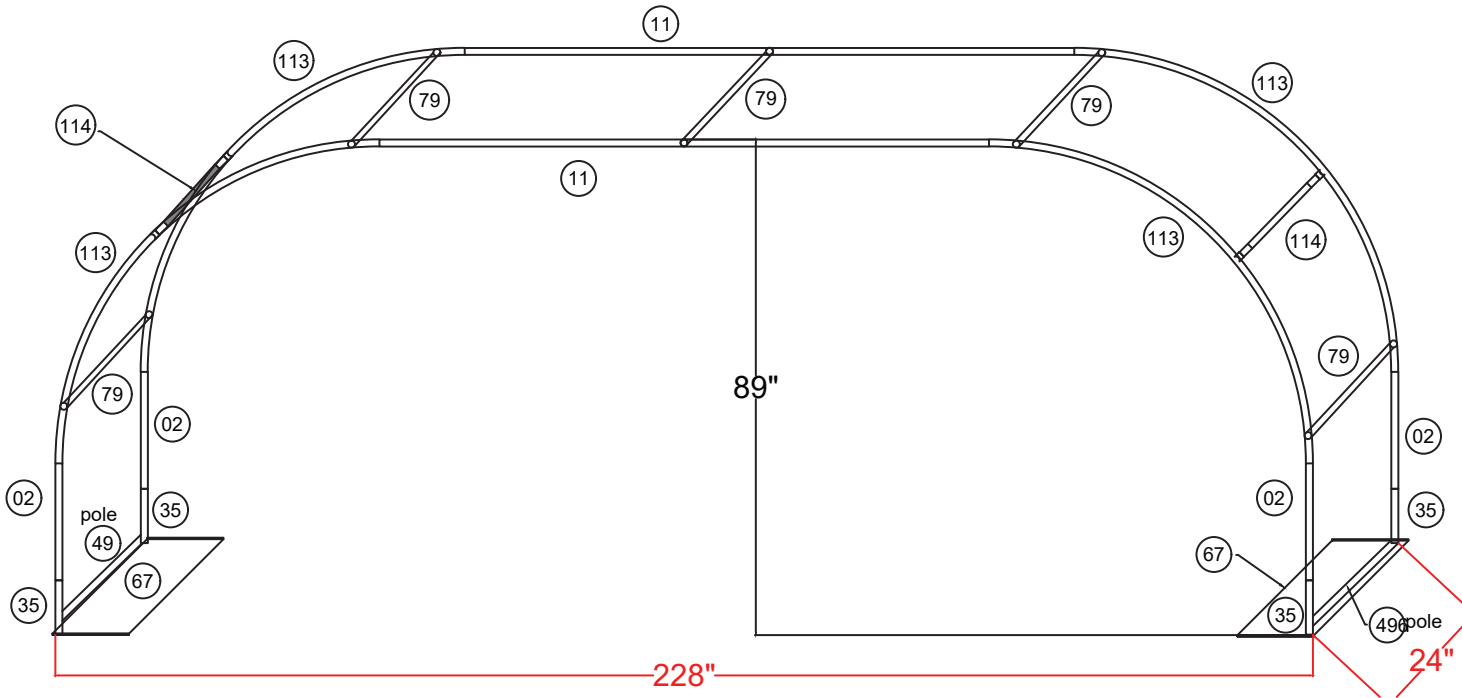

WAVELINE®

ARCH22S

- Assemble both outer rings
- Install base poles
- Install all horizontal poles
- Pull graphics from one end to the other slowly, making sure to evenly covering frame

24"d x 228"w x 89"h Curved Arch Display	
Qty.	Part Number
4	WLM#35
4	WLM#113
2	WLM#49
4	WLM#002
2	WLM#11
5	WLM#79
2	WLM#67 base plate
4	WLM#75
1	BGO-FabricXL bag
2	WLM#114

Fits inside qty.1 CA900